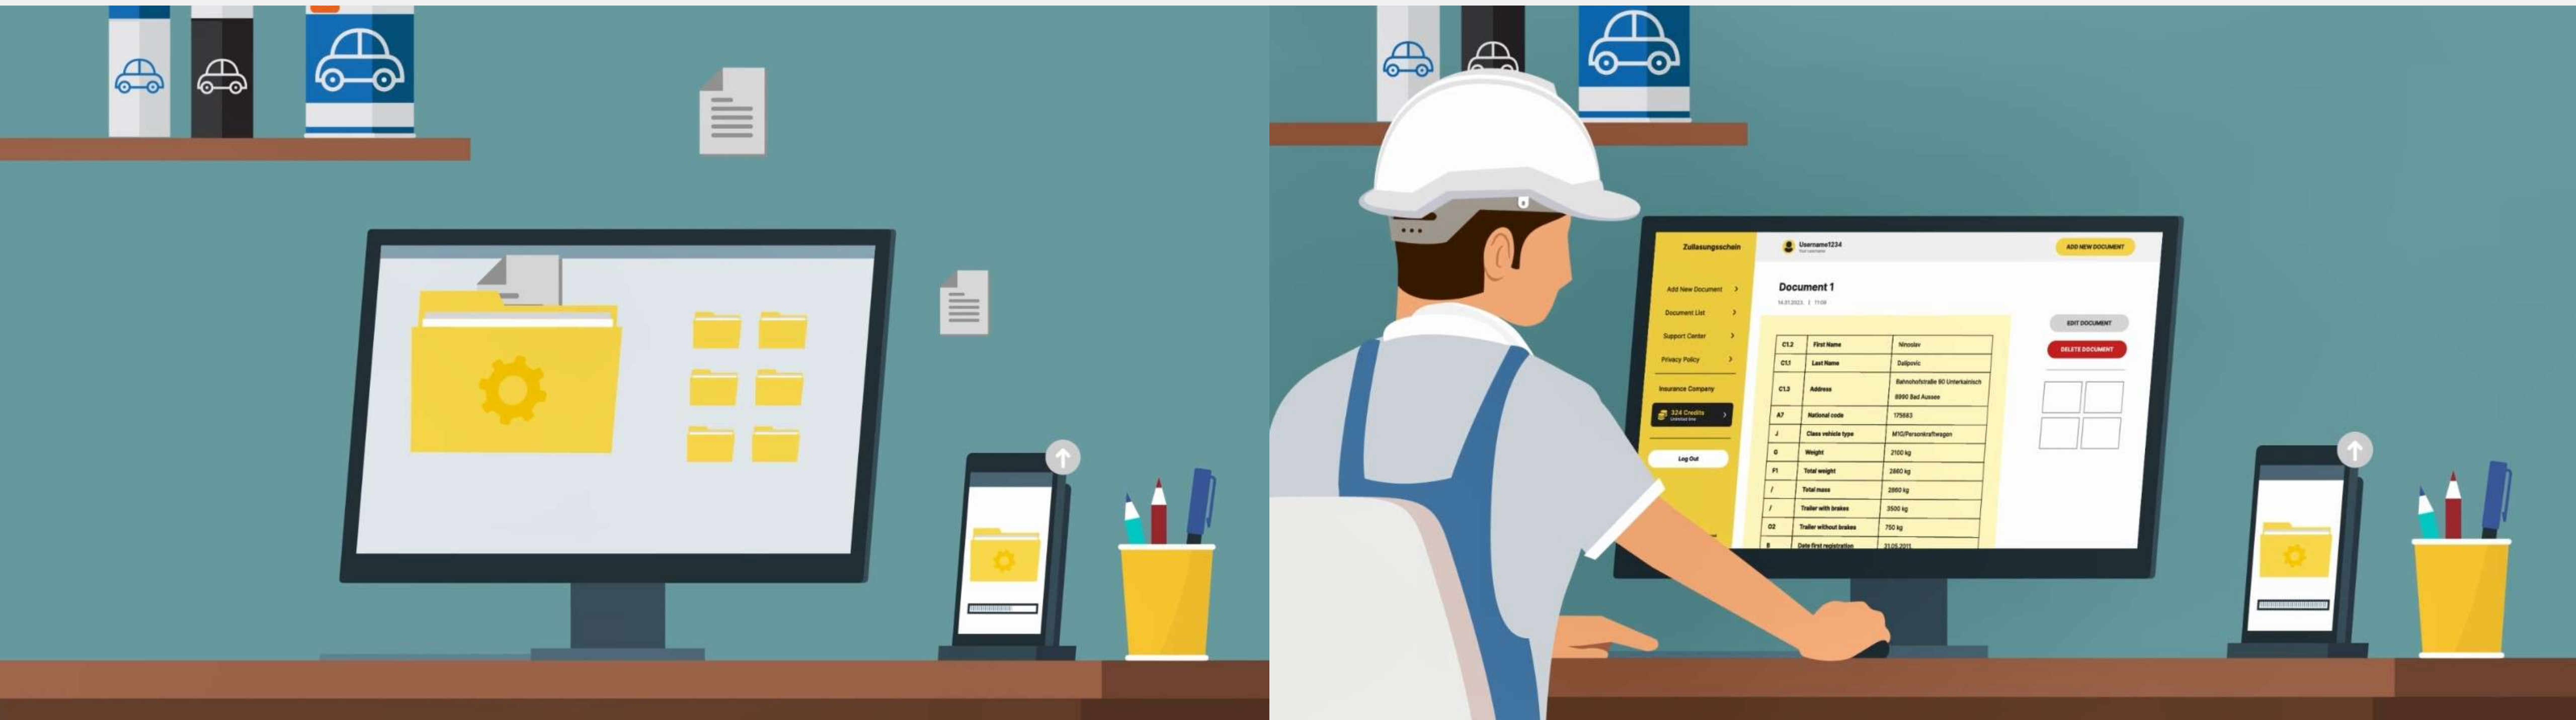

Data transfer

All your data will be transferred quickly from your phone to your computer.